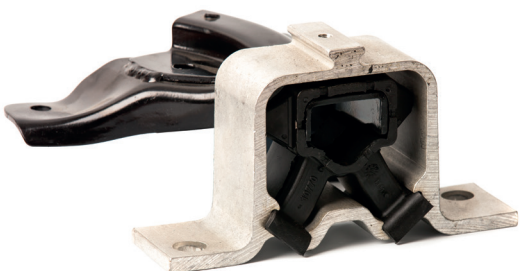

RENAULT

TRK0519

6001547893

ОПОРА ДВИГАТЕЛЯ
ПРАВАЯ
ENGINE MOUNTING RIGHT